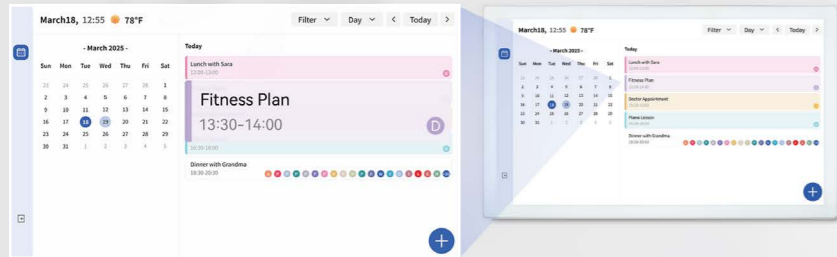

Memory: 128GB

 Automatic slideshow

 Alarm, clock and calendar

 Support photo/music/video

 Remote control

 Gravity sensor

 Multi-language

SMART SYNC CALENDAR FRAME

Instant calendar sync enables effortless daily planning for individuals and families

- T** Travel plan
9:00-11:00
- W** Fitness plan
11:00-12:00
- O** Family activities
15:00-16:30
- R** Study plan
19:00-20:30
- D** Shopping list
21:00-22:00
- G** Holiday countdown
7:00-8:30