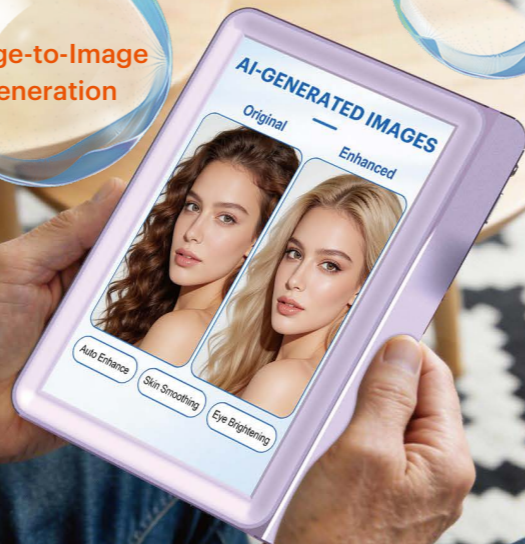

AI DIGITAL PHOTO FRAME

AI-powered photo management, effortless display

Image-to-Image
Generation

Massive Storage
with 2TB SSD

Intelligent
Categorization

Text-to-Image
Generation

Smart
Search

05 | KODAK AI DIGITAL PHOTO FRAME AI

- Touch screen operation
- Alarm, clock and calendar
- APP/Email/Google photo transmission
- Support photo/music/video
- Gravity sensor
- Multi-language

E-INK PHOTO FRAME

Elegant display, bringing art to your everyday life